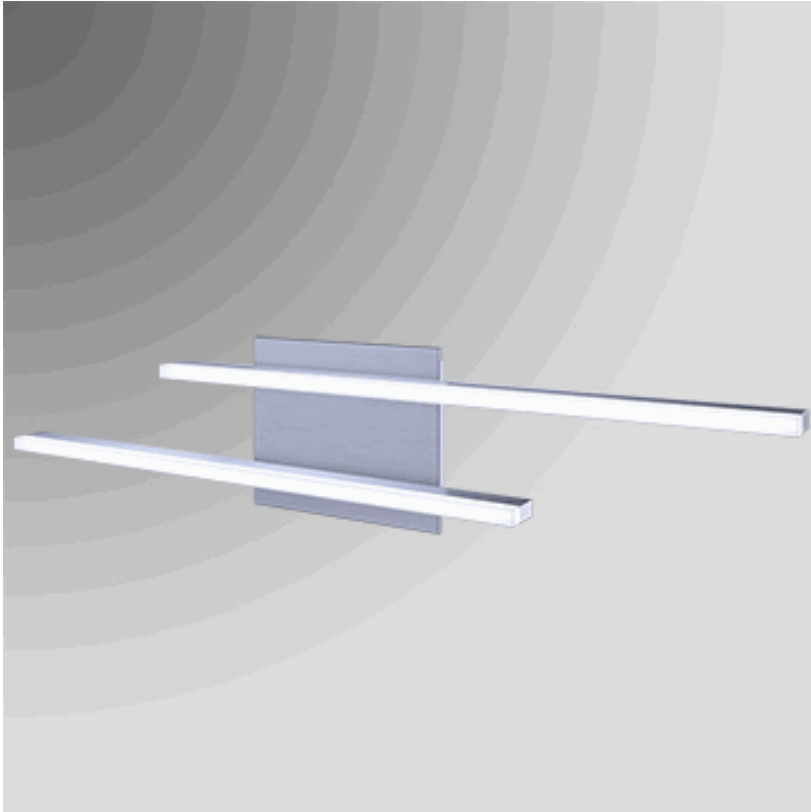

## 4078V

ARKANSAS LIGHTING  
S T A Y I L L U M I N A T E D

21-5/8" Brushed Nickel LED Vanity, Two 8 watt LED, 1400 lumens, 3000K, 90 CRI, Direct Wired, with White Frosted Acrylic diffusers.

Lamp Dimensions: 21-5/8"W, 4-3/8"H, 1-7/8"D

Lamp Finish: Brushed Nickel

Switch: NA

Bulb Wattage: Integrated LED, two 8 watt LED

Cordset: direct wired

Socket: LED

Base: 5.5"W, 4-3/8"H

Extension:

Shade Part Number: NA